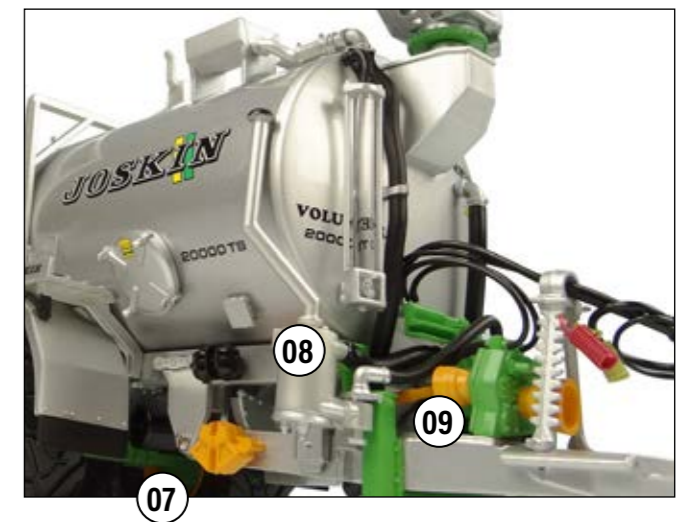

1:32

126 pcs	169 times	910 g 2.0 lb	25.0 x 10.0 x 12.6 cm 9.8 x 3.9 x 5.0 in

JOSKIN Volumetra 20000 TS UH5337

ABOUT THIS MODEL

- 1/ Extremely detailed dosal boom
- 2/ Working parking stand
- 3/ Detailed manual suction valves
- 4/ Articulated filling arm
- 5/ Integrated rear working linkage to fit the UH5341 Joskin Pedi Pro spreading implement (not included)
- 6/ Working rear steering axle
- 7/ Working suspensions
- 8/ Ecopump
- 9/ Very detailed vacuum pump