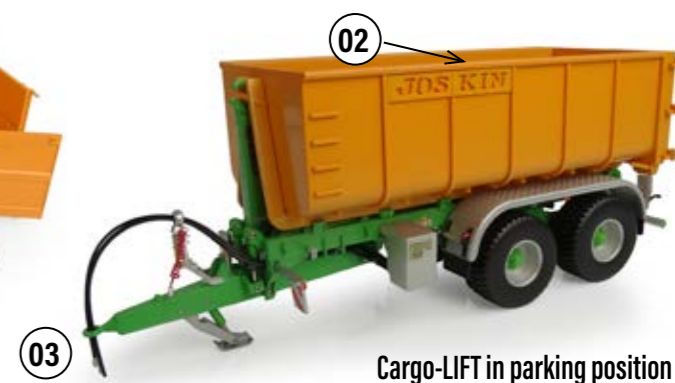

32 pcs	38 times	135 g .30 lb	21.7 x 7.7 x 9.5 cm 8.5 x 3.0 x 3.7 in

← JOSKIN Trans-EX 5T with hay bales
UH4148

1:32

↘ JOSKIN Cargo-LIFT with container
UH6353

98 pcs	168 times	405 g .9 lb	24.0 x 8.0 x 10.5 cm 9.4 x 3.1 x 4.1 in