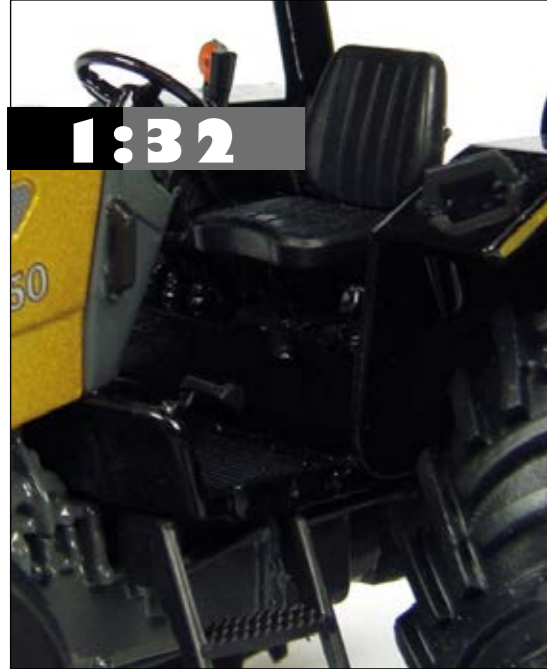

1:32

79 pcs	67 times	g	11.4 x 7.62 x 8.12 cm
		lb	4.5 x 3.0 x 3.2 in

VALTRA A850 - Gold Edition
UH4011

2500
LIMITED EDITION
PCS

1:32

121 pcs	147 times	391 g	22.5 x 19.5 x 6.0 cm
		.47 lb	8.86 x 7.68 x 2.4 in