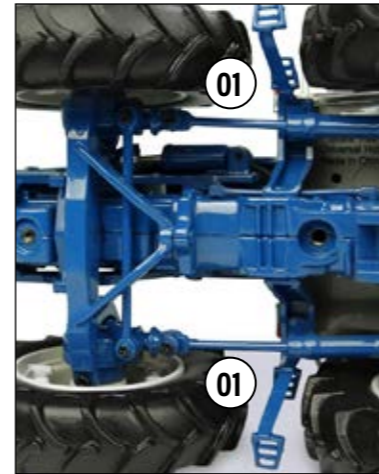

FORD COUNTY 1474
UH4032

110 pcs	161 times	435 g .96 lb	16.0 x 8.0 x 9.0 cm 6.3 x 3.1 x 3.5 in

ABOUT THIS MODEL

- 1/ Wheels of equal size with double transmission specific to the County 1174 4 wheel-drive
- 2/ Detailed engraved front grille
- 3/ Realistic working rear linkage
- 4/ Wheel weights specific to the County 1174