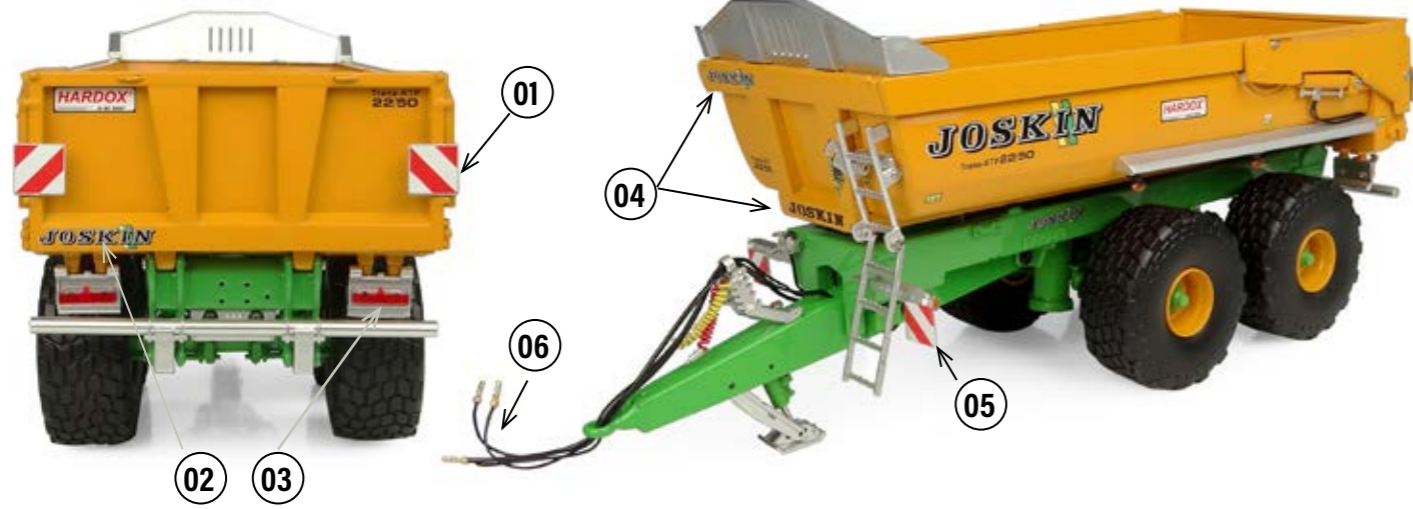

1:32

98 pcs	111 times	339 g .7 lb	23.0 x 8.2 x 9.6 cm 9.1 x 3.2 x 3.8 in

↓ JOSKIN Trans-KTP 22/50 UH6355

ABOUT THIS MODEL

- 1/ Additional rear warning sign
- 2/ New updated Joskin logo
- 3/ New rear lights
- 4/ New updated Joskin logos
- 5/ New warning sign
- 6/ New wiring with end connecting part
- 7/ New folding rear bumper
- 8/ Folding ladder
- 9/ Complete new opening rear door panel
- 10/ New updated Joskin logo

NEW