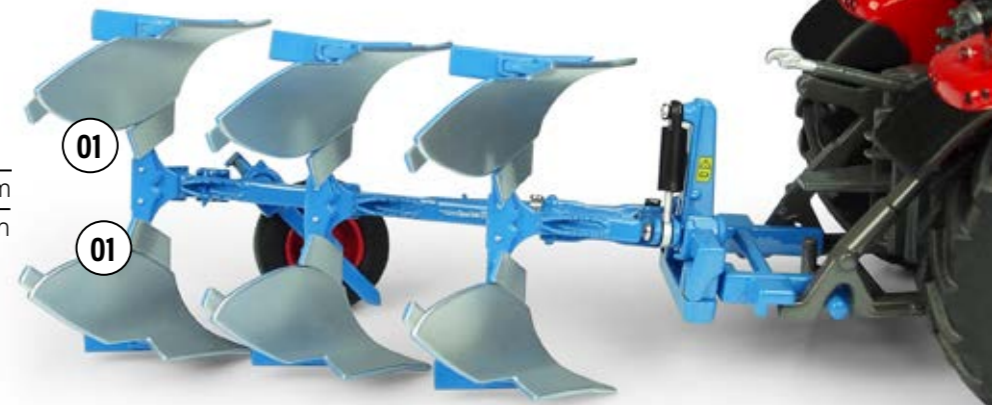

* TRACTOR NOT INCLUDED, SOLD SEPARATELY.