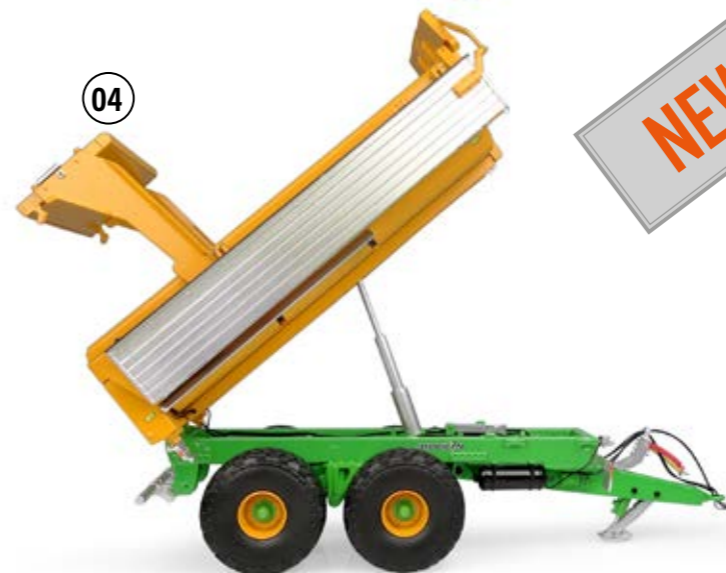

ABOUT THIS MODEL

- 1/ New top panel with assembling link
- 2/ Specific wiring to handle the rigid cover
- 3/ folding cover
- 4/ Complete new opening rear door panel

NEW