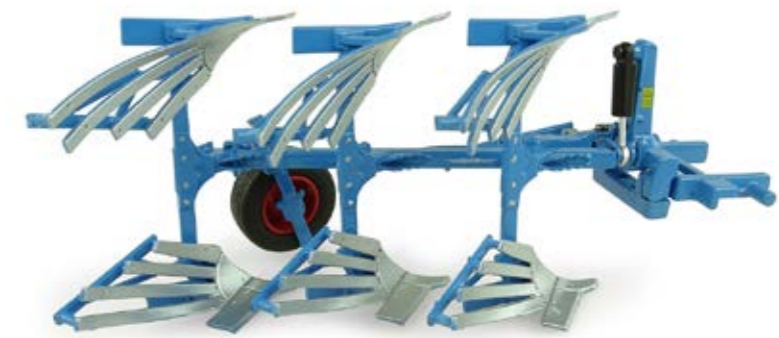

1:32

↓ LEMKEN Opal 090 -Version 1
UH5262

REVERSIBLE PLOUGH

40 pcs	50 times	25 g .06 lb	11.9 x 6 x 4.7 cm 4.7 x 2.7 x 1.9 in

* TRACTOR NOT INCLUDED, SOLD SEPARATELY.

REVERSIBLE PLOUGH

↗ LEMKEN Opal 090 - version 2
UH5279