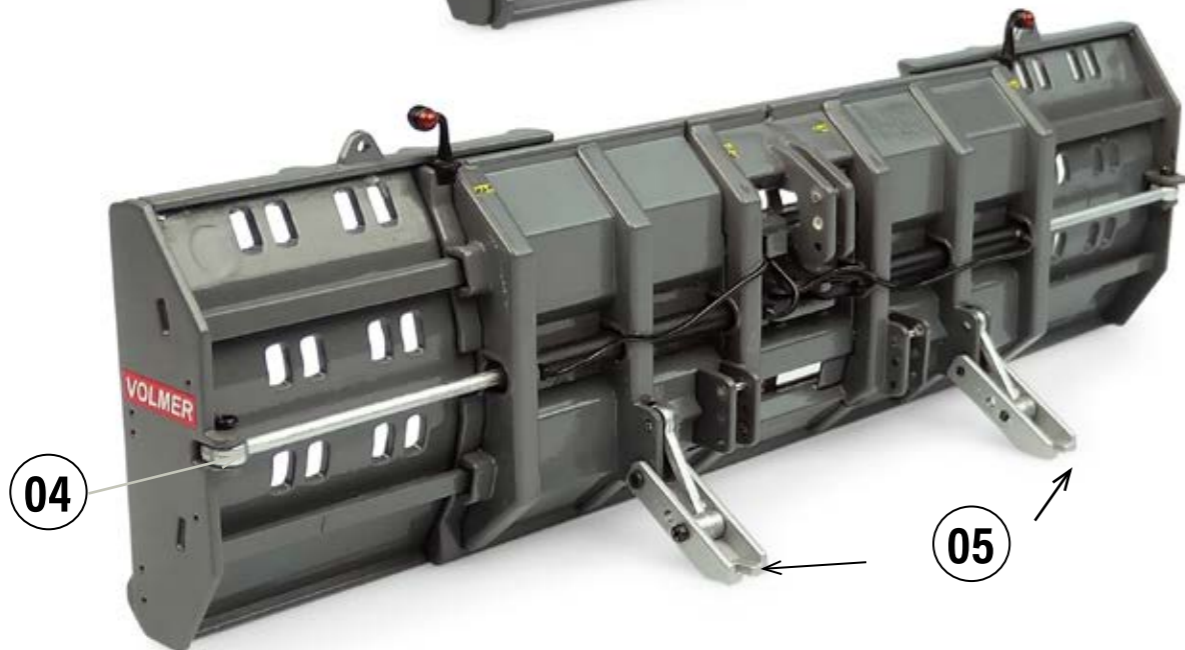

UH6225

21 pcs	22 times	111 g	15.0 x 3.3 x 5.0 cm
		.24 lb	5.9 x 1.3 x 2.0 in

NEW

* TRACTOR NOT INCLUDED, SOLD SEPARATELY.

ABOUT THIS MODEL

Model all in die cast

- 1/ VOLMER VTS 300 in transportation position
- 2/ Movable side plate
- 3/ VOLMER VTS 300 in working position
- 4/ Working hydraulic cylinder
- 5/ Movable stable parking support