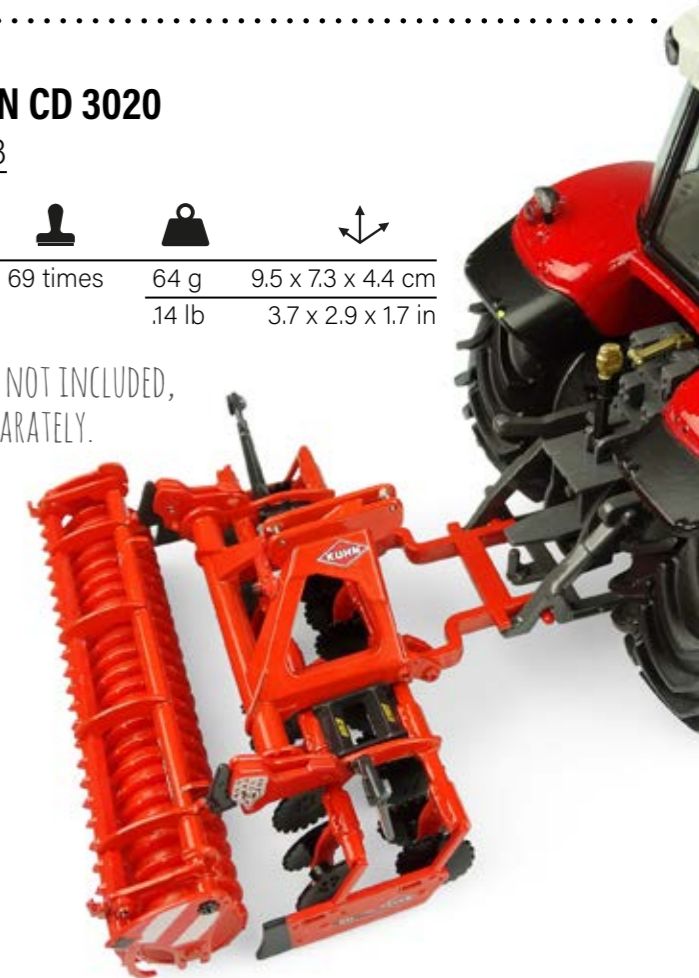

THE KUHN HR 3040 CAN BE ATTACHED TO THE KUHN VENTA 3030 (UH5221)

1:32

* TRACTOR NOT INCLUDED, SOLD SEPARATELY.

← **KUHN HR 3040**
UH5219

73 pcs	95 times	68 g .15 lb	21.5 x 7.3 x 4.4 cm 8.5 x 2.9 x 1.7 in

← **KUHN CD 3020**
UH5218

80 pcs	69 times	64 g .14 lb	9.5 x 7.3 x 4.4 cm 3.7 x 2.9 x 1.7 in

* TRACTOR NOT INCLUDED, SOLD SEPARATELY.

THE KUHN CD 3020 CAN BE ATTACHED TO THE KUHN VENTA 3030 (UH5221)

1:32

➤ KUHN FC 3160 TCD
UH4198

* TRACTOR NOT INCLUDED,
SOLD SEPARATELY.