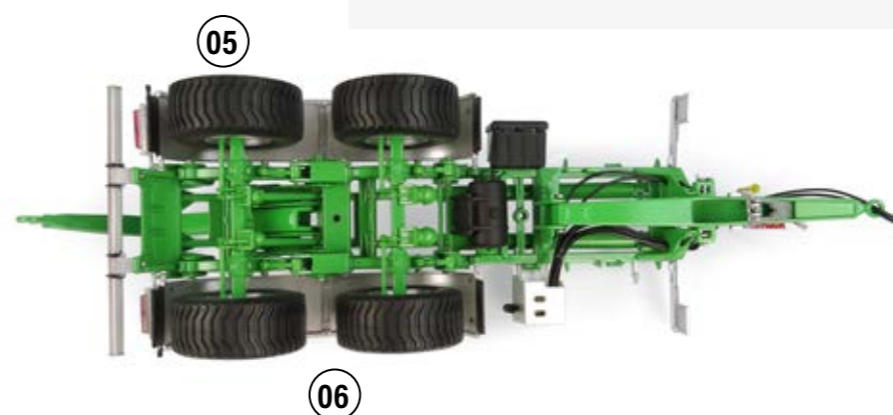

1:32

JOSKIN

* CONTAINER INCLUDED

→ JOSKIN Trans-EX 5T
UH4099

31 pcs	58 times	145 g .32 lb	29.5 x 8.0 x 8.4 cm 7.1 x 2.3 x 2.1 in

32 pcs	38 times	135 g .30 lb	21.7 x 7.7 x 9.5 cm 8.5 x 3.0 x 3.7 in

← JOSKIN Trans-EX 5T with hay bales
UH4148

1:32

↘ JOSKIN Cargo-LIFT with container
UH6353

98 pcs	168 times	405 g .9 lb	24.0 x 8.0 x 10.5 cm 9.4 x 3.1 x 4.1 in

ABOUT THIS MODEL

- 1/ Fenders with aluminium finish texture
- 2/ Container with Joskin logo engraved on the side plate
- 3/ PVC hoses
- 4/ Adjustable stand

ABOUT THIS MODEL

- 5/ PVC tire
- 6/ Classis extremely detailed with working suspensions
- 7/ Rear opening door with working locker