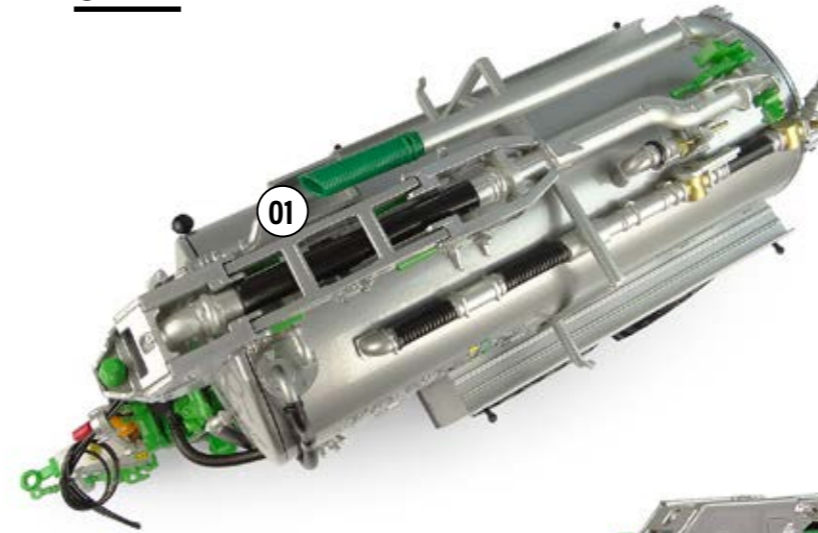

1:32

126 pcs	169 times	910 g 2.0 lb	25.0 x 10.0 x 12.6 cm 9.8 x 3.9 x 5.0 in

JOSKIN Volumetra 20000 TS UH5337

ABOUT THIS MODEL

- 1/ Extremely detailed dosal boom
- 2/ Working parking stand
- 3/ Detailed manual suction valves
- 4/ Articulated filling arm
- 5/ Integrated rear working linkage to fit the UH5341 Joskin Pedi Pro spreading implement (not included)
- 6/ Working rear steering axle
- 7/ Working suspensions
- 8/ Ecopump
- 9/ Very detailed vacuum pump