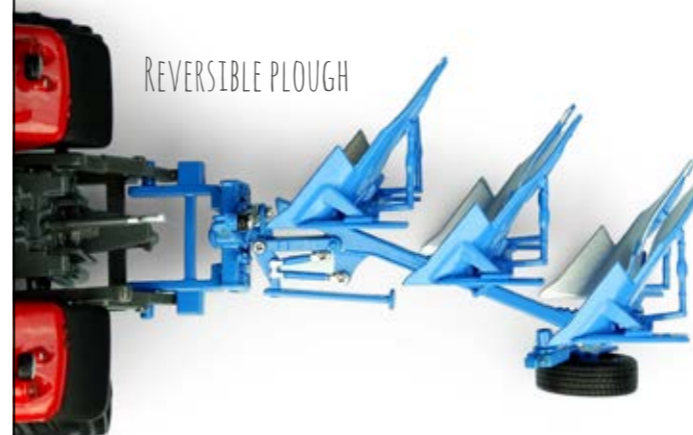

1:32

↓ LEMKEN Opal 090 -Version 1
UH5262

REVERSIBLE PLOUGH

40 pcs	50 times	25 g .06 lb	11.9 x 6 x 4.7 cm 4.7 x 2.7 x 1.9 in

* TRACTOR NOT INCLUDED, SOLD SEPARATELY.

REVERSIBLE PLOUGH

↗ LEMKEN Opal 090 - version 2
UH5279