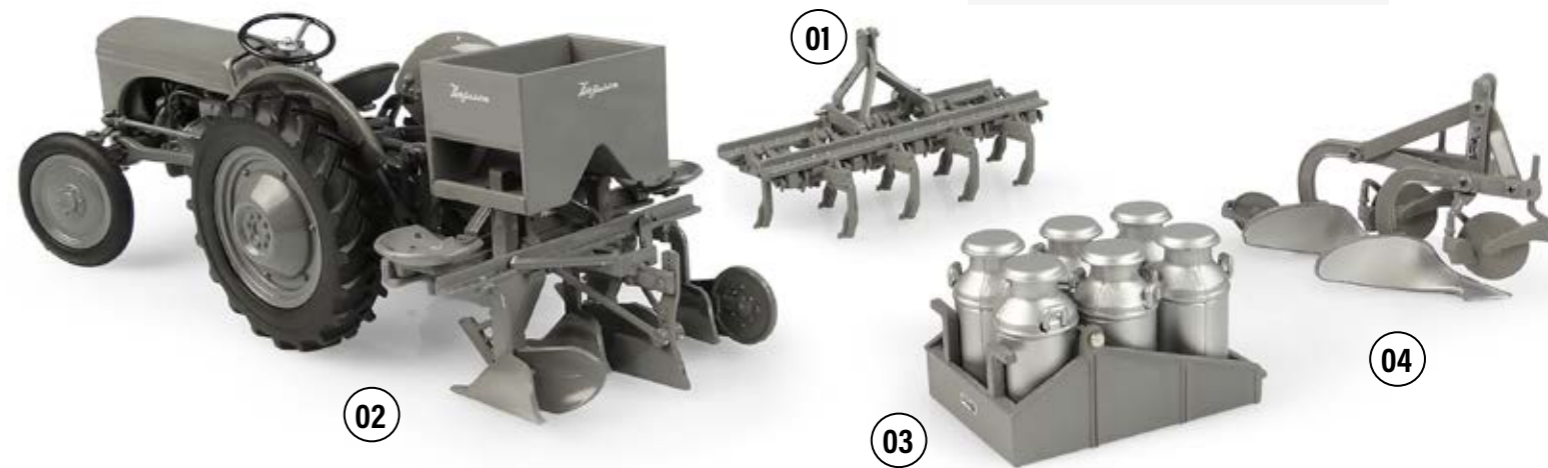

↓ **MANITOU MLT 625-75 H**
UH2925

BACK IN STOCK

↑ **FERGUSON implements set - includes four different accessories**
UH6247

* TRACTOR NOT INCLUDED, SOLD SEPARATELY.

INSIDE THE BOX

- 1/ Tiller
- 2/ 2 row potato planter
- 3/ Transport box with milk churns
- 4/ 2 furrow plough