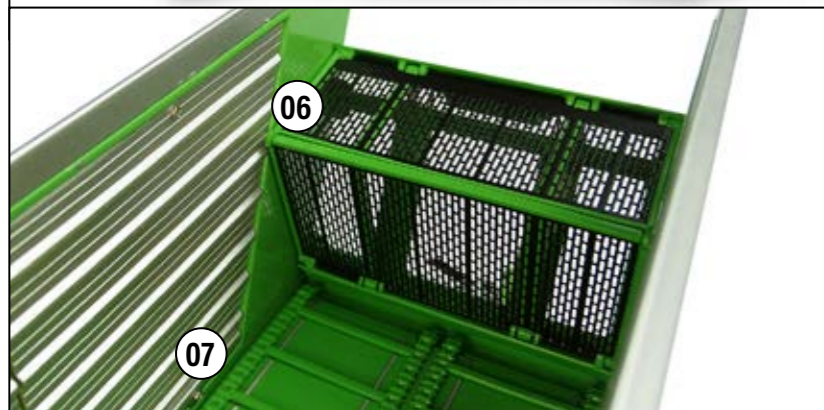

1:32

ABOUT THIS MODEL

- 1/ Opening side door with fold away ladder
- 2/ Retractable bumper
- 3/ Moving shredding beaters
- 4/ Working rear door
- 5/ Very detailed chassis and free steering working wheels
- 6/ Grille made from very thin photoetching
- 7/ Detailed engraving of the yam chain on the floor
- 8/ Tilting front door
- 9/ Folding stand

JOSKIN Silo Space 2 silage trailer
UH5336

111 pcs	164 times	1100 g 2.4 lb	370 x 75 x 12.3 cm 14.6 x 3 x 1.3 in

1:32

JOSKIN Betimax RDS 7500
UH2580

107 pcs	156 times	296 g .7 lb	29.5 x 8.0 x 8.4 cm 11.6 x 1.1 x 3.3 in