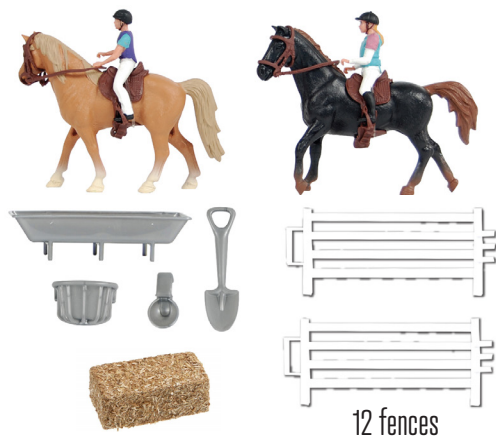

Brown wooden double fences - 4 pieces

Item : **KG610226** 12.3 x .5 x 2.5 in

White wooden double fences - 3 pieces

Item : **KG610229** 12.3 x .5 x 2.5 in

SCALE 1:24

2 horses with riders & accessories

Item : **KG640072**

1 Horse with a rider & accessories

Item : **KG640073**