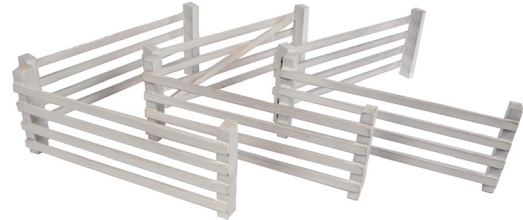

Brown wooden double fences - 4 pieces

Item : **KG610226** 12.3 x .5 x 2.5 in

White wooden double fences - 3 pieces

Item : **KG610229** 12.3 x .5 x 2.5 in

SCALE 1:24

2 horses with riders & accessories

Item : **KG640072**

1 Horse with a rider & accessories

Item : **KG640073**