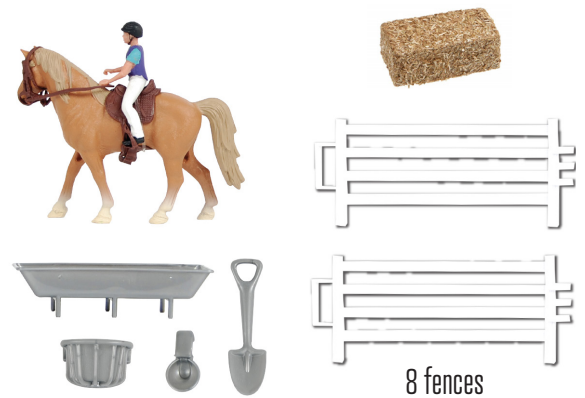

Brown wooden double fences - 4 pieces

Item : **KG610226** 12.3 x .5 x 2.5 in

White wooden double fences - 3 pieces

Item : **KG610229** 12.3 x .5 x 2.5 in

SCALE 1:24

2 horses with riders & accessories

Item : **KG640072**

1 Horse with a rider & accessories

Item : **KG640073**