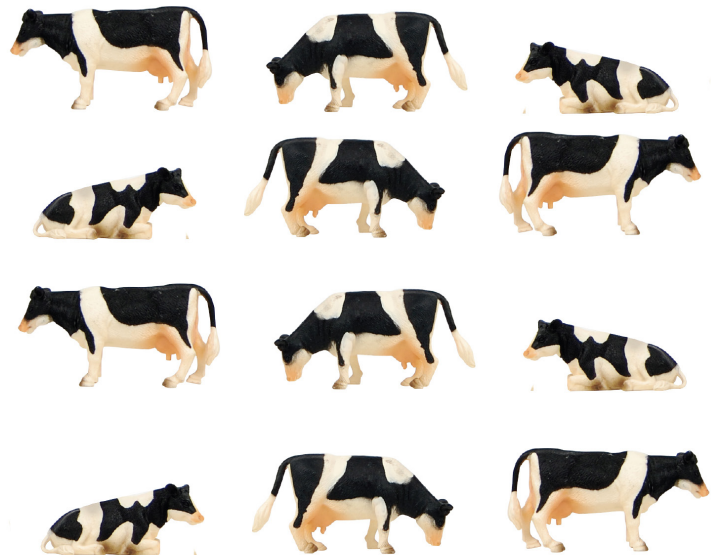

Item : **KG571873**

**Cows - 6 pieces
- black & white**

Item : **KG570009**

**Cows - 12 pieces
- black & white**

Item : **KG571929**

Standing: 3.5 L x 1.5 H in Laying: 3 L x 1 H in

Feeder ring with round bale & cow