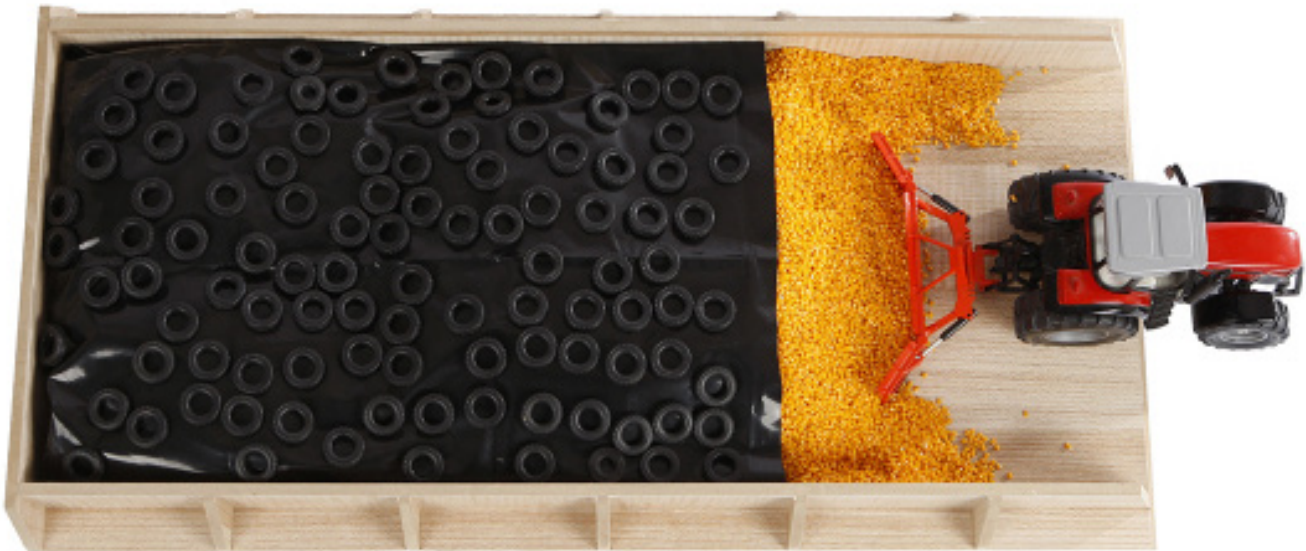

* Vehicles & accessories not included, sold separately.

Mega slotsilo

Item : **KG610186**

↕ 11.8 x 23.6 x 2.4 in

** Tractors & accessories not included, sold separately.*

Cows - 12 pieces - brown & white - lying