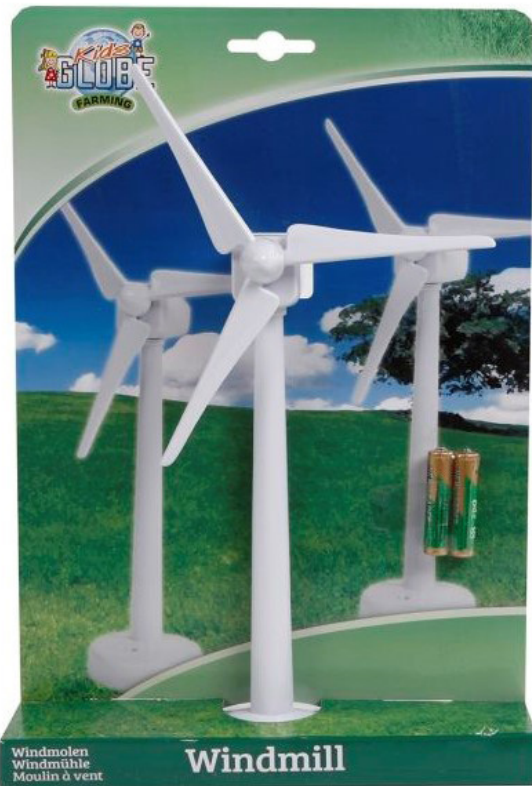

FARM ACCESSORIES

NO SCALE

+3 years 

Artificial turf

Item : **KG571996**

↕ 29.3 x 19.7 x 0.2 in

Decoration maize - 1 lb

Item : **KG571859**

Windmill battery operated
- including 2 AAA batteries

Item : **KG571897**

↕ 11.4 in - High

** Horse stable & accessories not included, sold separately.*

Play mat farm XXL

Item : **KG570347**

↕ 59.1 x 39.4 in