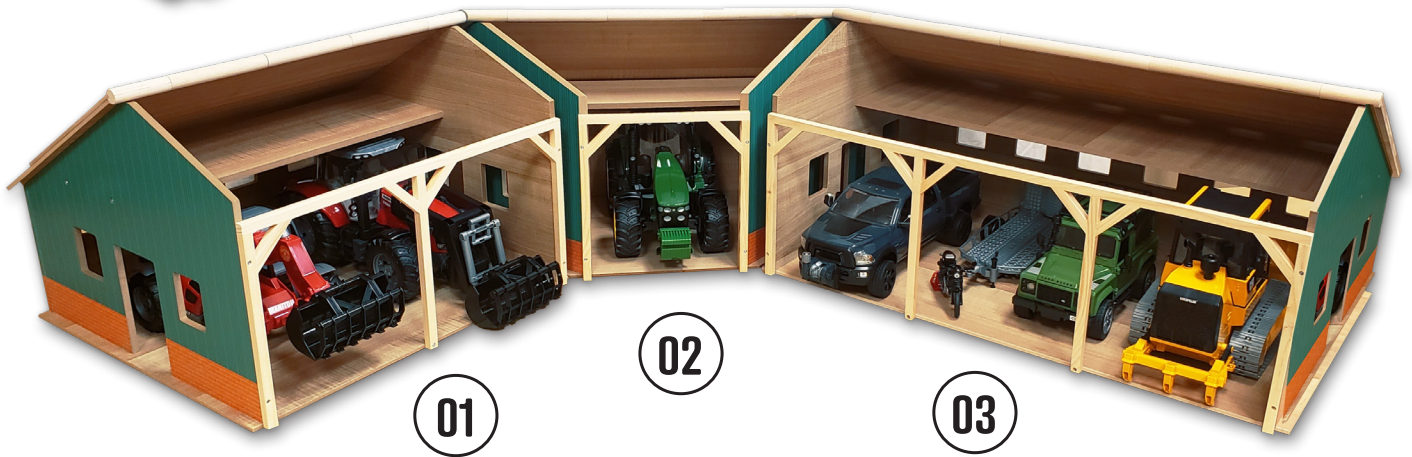

Each building comes flat and needs to be assemble. Screws are provided.

Most barns and stables feature an articulated roof panel, some working doors and windows.

About KIDS GLOBE

The Kids Gobe Farming and Horse ranges make it possible for children and adults to create their own farming world with a large selection of wooden stables, barns, animals and other accessories. The worldwide success of Kids Globe is also due to the fact that all items are available in the most popular scales.

3-Piece
Farm Shed!

Wooden farm shed in
1:16 scale, compatible
with tractor from

* Vehicles not included, sold separately.

Wooden farm shed in 1:16 scale, compatible with tractor from

** Vehicles not included, sold separately.*

Item : **KG521723**

 **10.2 x 2 x 3.5 in**

SCALE 1:32

Farm playset die-cast tractor with trailer & 3 accessoires

Item : **KG510727**

1 tractor with a trailer, 2 cows, fences and 2 hay bales

with light & sound