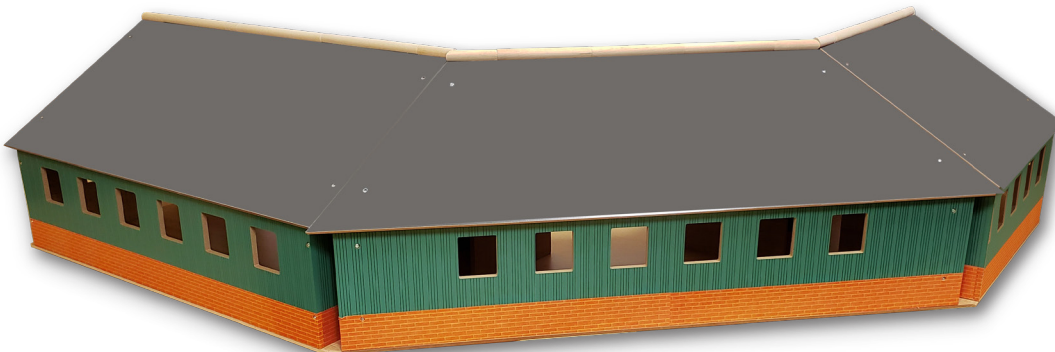

Each building comes flat and needs to be assemble. Screws are provided.

Most barns and stables feature an articulated roof panel, some working doors and windows.

About KIDS GLOBE

The Kids Gobe Farming and Horse ranges make it possible for children and adults to create their own farming world with a large selection of wooden stables, barns, animals and other accessories. The worldwide success of Kids Globe is also due to the fact that all items are available in the most popular scales.

3-Piece
Farm Shed!

Wooden farm shed in
1:16 scale, compatible
with tractor from

* Vehicles not included, sold separately.

Wooden farm shed in 1:16 scale, compatible with tractor from

** Vehicles not included, sold separately.*